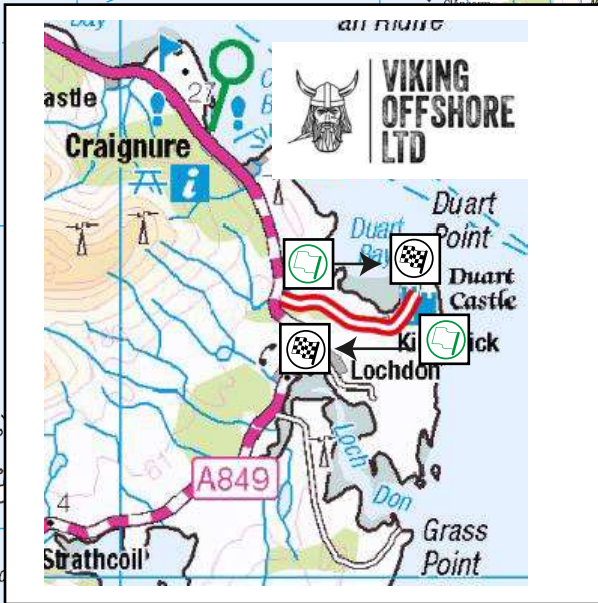

Beatsons Building Supplies Mull Rally

Shakedown Stage

Thursday 13th October 2022

At Duart Castle Road

Unclassified Road No.12 - Kilpatrick Road

Closed 09:30 until 15:30

Beatson's Building Supplies Mull Rally

Leg 1 - Friday 14th October 2022

Special Stage	Roads	Closed	Open
SS 1 Tobermory	Main Street, Back Brae, Argyll Terrace, Albert Street, Dervaig Road	18:03	23:45
SS 2 Tobermory & Mishnish Lochs	Main Street, Back Brae, Argyll Terrace, Albert Street, Dervaig Road then B8073 to Dervaig	18:03	23:45
SS 3 Calgary Bay	B8073 from Dervaig to Torloisk	18:35	00:05
SS 4 Loch Tuath	B8073 from Torloisk to Killechchronan	18:59	00:29
SS 5 Loch Kinloch	B8035 from A849 at Kinloch Junction to Balevulin	21:28	02:58
SS 6 Knock	B8035 from Balmeanach Road to Knock Farm	21:56	03:26

Service A Craignure

End of Leg 1
Salen Hotel

Special Stage	Roads	Closed	Open
SS 7 & 9 Loch Tuath/Hill Road	B8073 from Killiechronan to Torloisk and C45 Hill Road to Dervaig	09:48	15:18
SS 8 & 10 Achnadrish	B8073 from Dervaig to Tobermory	10:14	15:44
SS 11 Ben More	B8035 from Knock Farm to Balmeanach Road	14:16	19:46
SS 12 Scridain	B8035 from Balevulin to A849 at Kinloch	14:44	20:14

Special Stage	Roads	Closed	Open
SS 13 Loch Tuath/ Calgary/Glen Aros	B8073 from Killechronan to Dervaig via Calgary and C46 from Dervaig to Aros Bridge	20:18	01:48
SS 14 Ben More	B8035 from Knock Farm to Balmeanach Road	21:27	02:57
SS 15 Scridain	B8035 from Balevulin to A849 at Kinloch	21:55	03:25
SS 16 Glen Aros / Achnadrish	C46 from Aros Bridge to Dervaig and B8073 from Dervaig to Tobermory	00:21	05:51